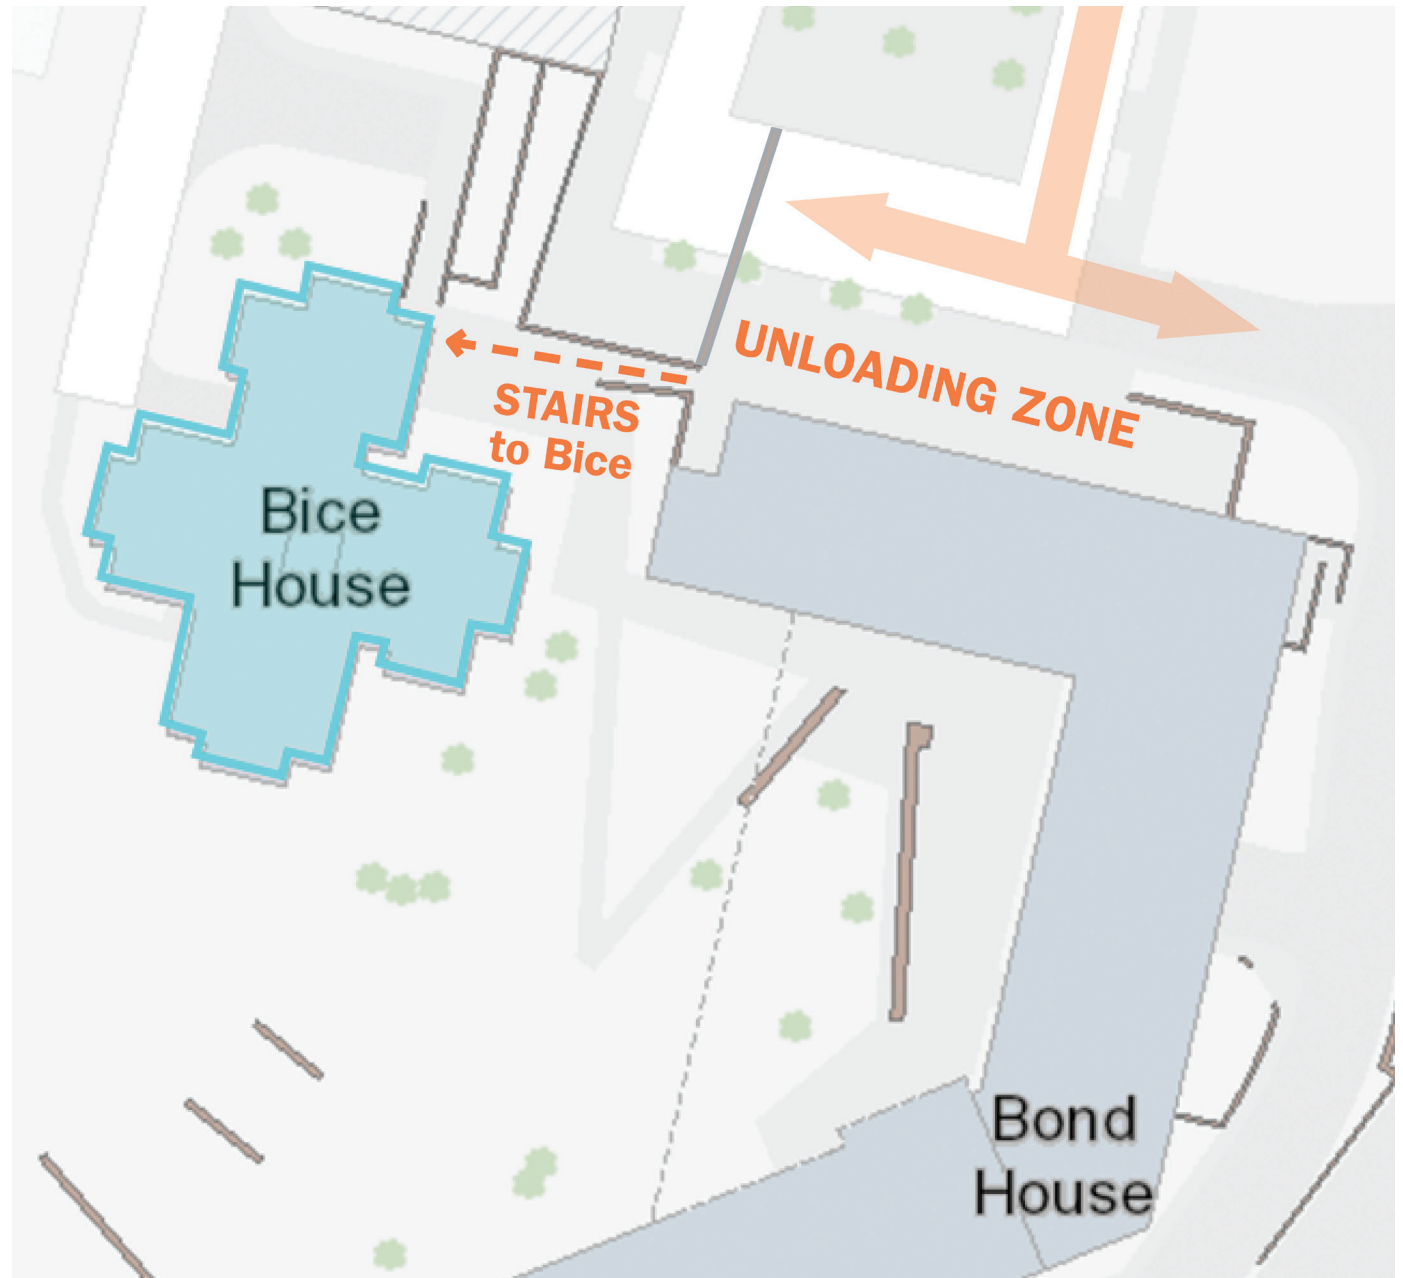

CONFERENCES @uva

summer programs staying in bice

2023 arrival instructions

- Take **Brandon Avenue** from JPA (Jefferson Park Avenue) to get to Bice House.
- Follow Brandon Avenue as shown, **bearing left** to reach the plaza in front of Bond House.
- Turn either **left or right** (depending on the spaces available) to park in the **unloading zone** shown on the map.

unloading instructions

- Once you reach the **unloading zone** on the map, put your **hazard lights on** while you unload your car.
- After unloading, please move your car to the **designated parking area**.

parking instructions

- Once your belongings are unloaded, you will need to move your car to the **E3 parking lot**.
- Take Brandon Avenue back to JPA, turning left. Bear right onto Emmet Street at the signal light, then turn left on Stadium Road. Turn right on Whitehead Road, and then take an almost immediate left into the **E3 lot**.
- You may park your vehicle anywhere in the **E3 lot**.