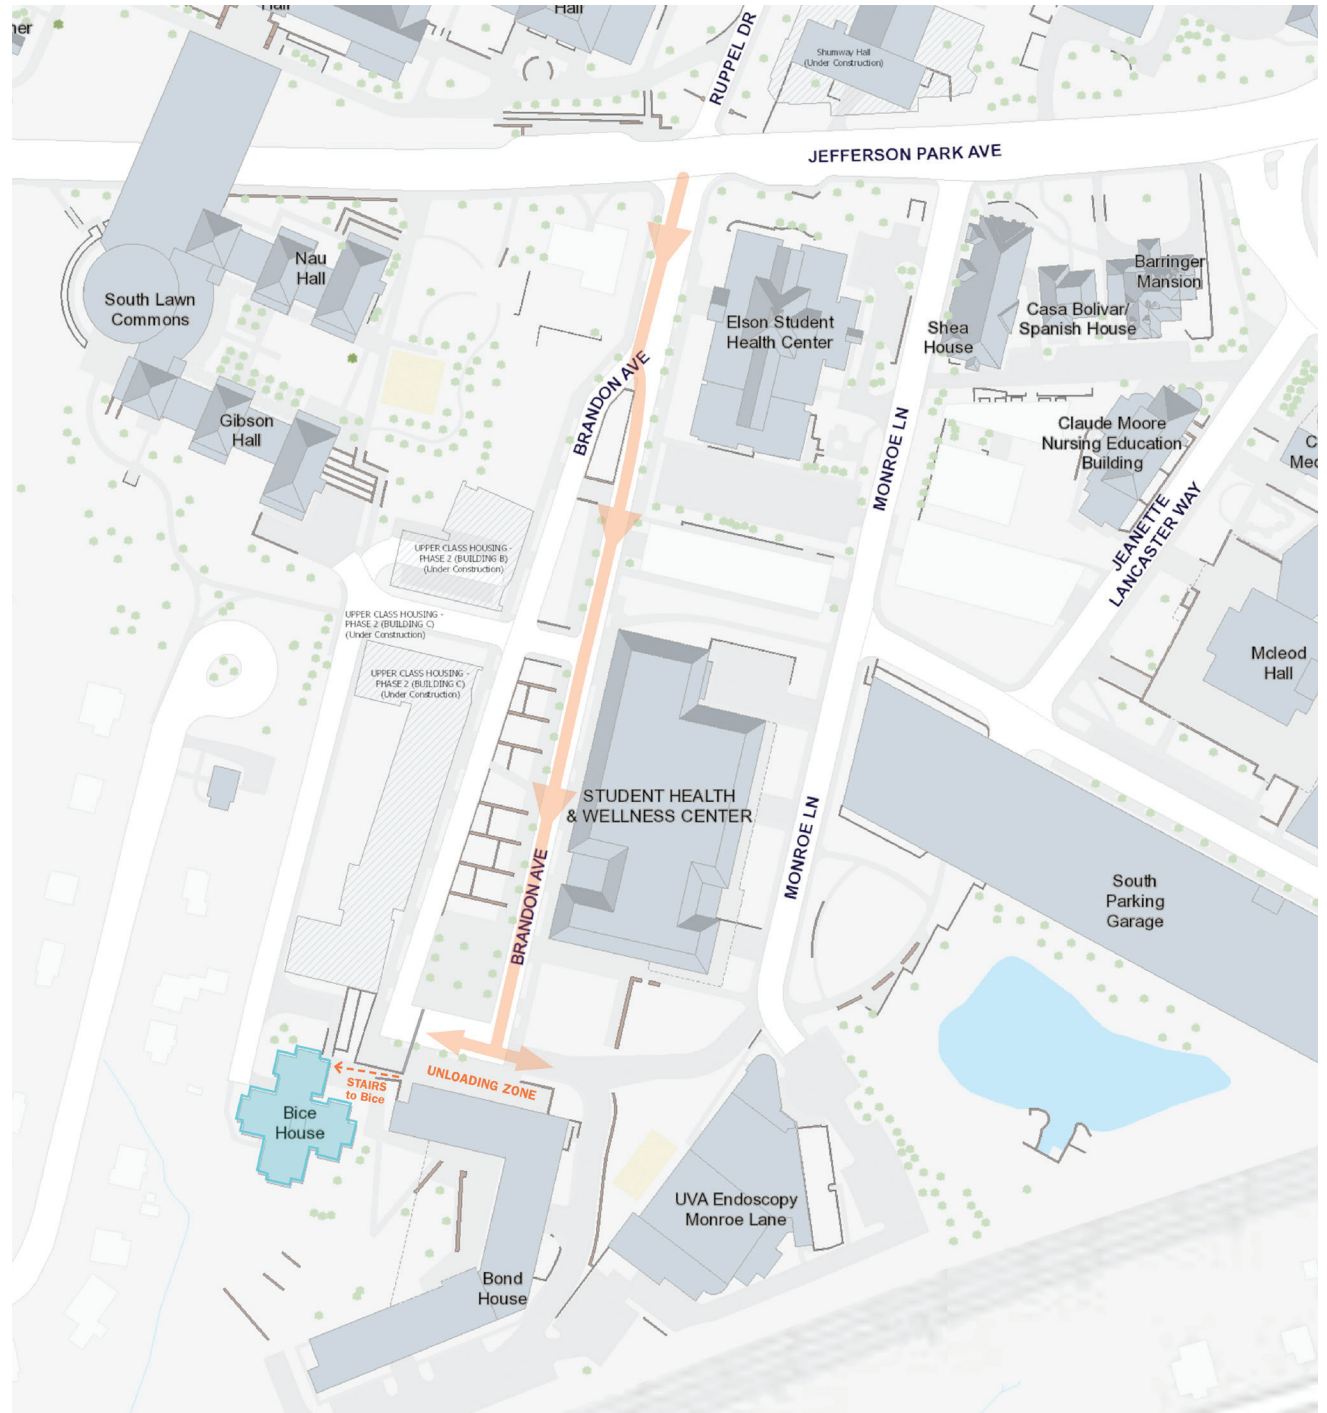

CONFERENCES @uva

summer programs staying in bice

2023 arrival instructions

- Take **Brandon Avenue** from JPA (Jefferson Park Avenue) to get to Bice House.
- Follow Brandon Avenue as shown, **bearing left** to reach the plaza in front of Bond House.
- Turn either **left or right** (depending on the spaces available) to park in the **unloading zone** shown on the map.

unloading instructions

- Once you reach the **unloading zone** on the map, put your **hazard lights on** while you unload your car.
- After unloading, please move your car to the **designated parking area**.

parking instructions

- Once your belongings are unloaded, you will need to move your car to the **E3 parking lot**.
- Take Brandon Avenue back to JPA, turning left. Bear right onto Emmet Street at the signal light, then turn left on Stadium Road. Turn right on Whitehead Road, and then take an almost immediate left into the **E3 lot**.
- You may park your vehicle anywhere in the **E3 lot**.