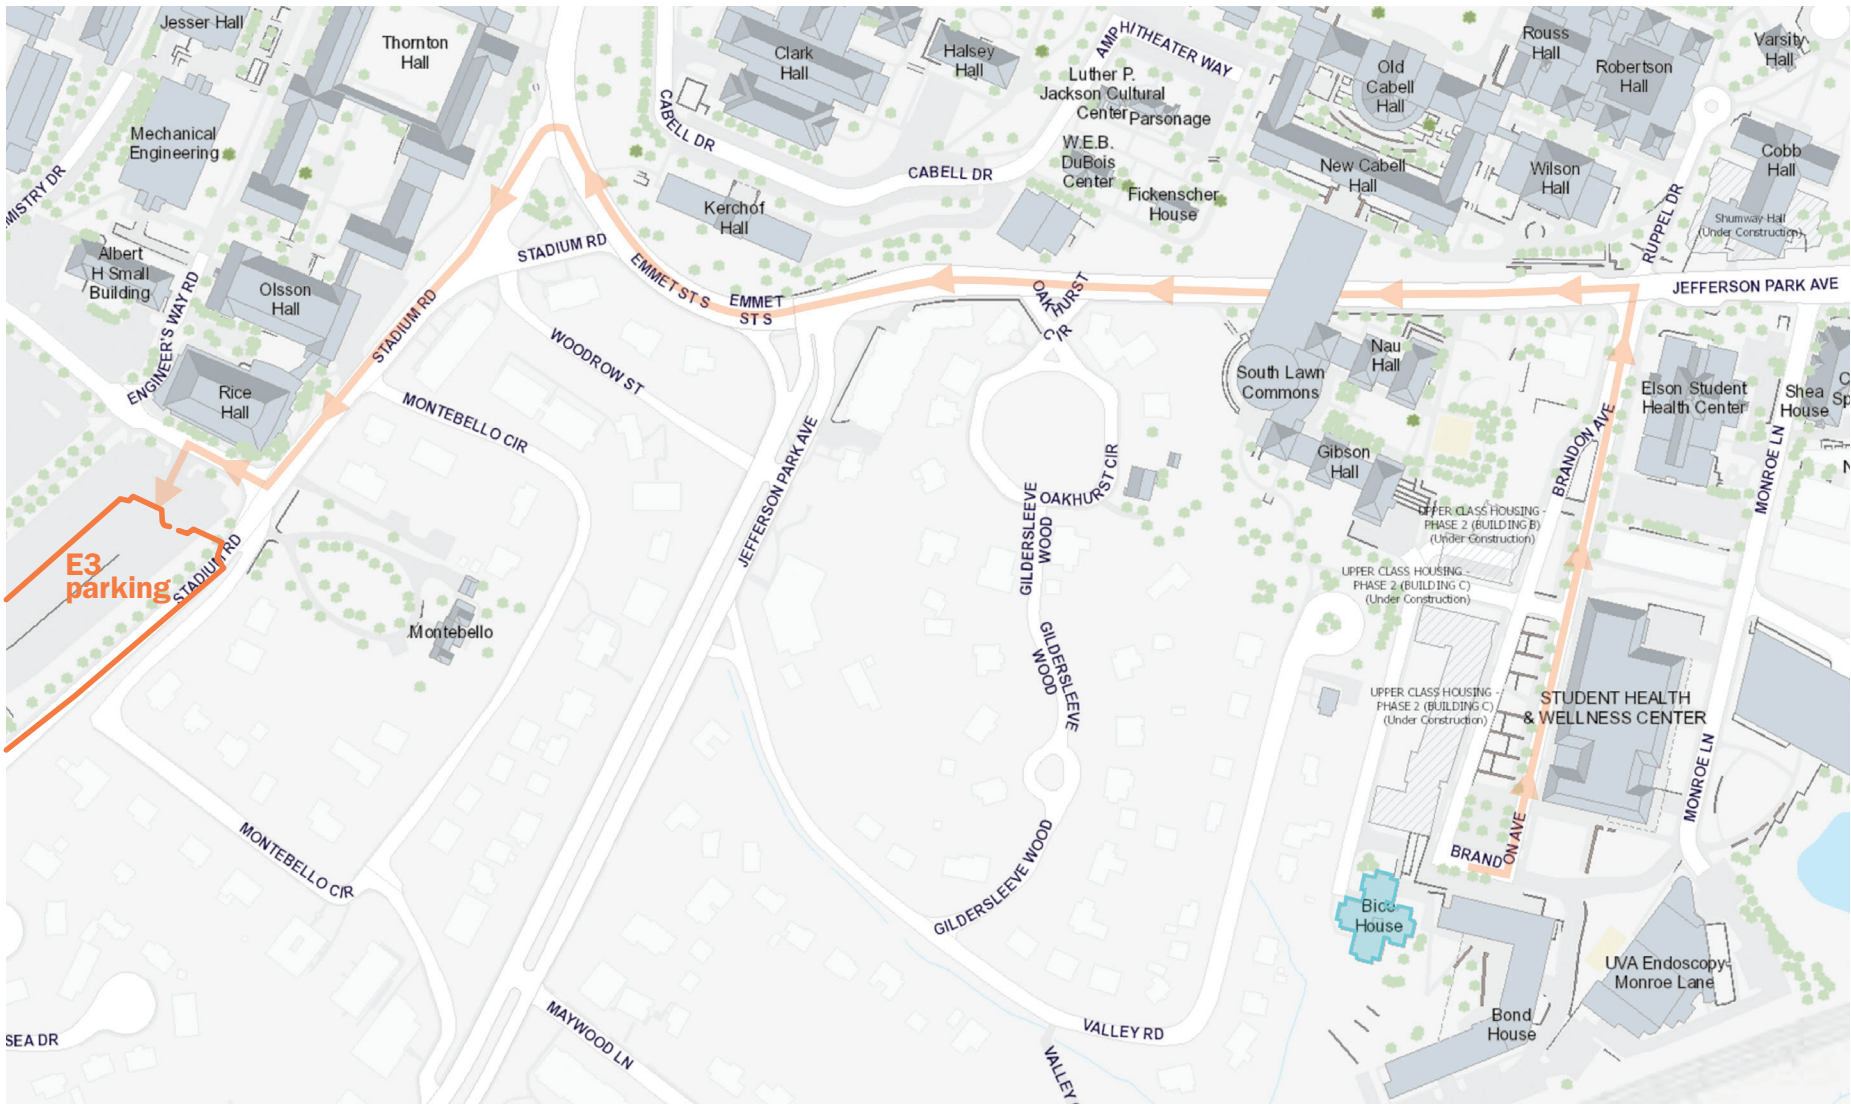

CONFERENCES @uva

summer programs staying in bice

2023 arrival instructions

- Take **Brandon Avenue** from JPA (Jefferson Park Avenue) to get to Bice House.
- Follow Brandon Avenue as shown, **bearing left** to reach the plaza in front of Bond House.
- Turn either **left or right** (depending on the spaces available) to park in the **unloading zone** shown on the map.

unloading instructions

- Once you reach the **unloading zone** on the map, put your **hazard lights on** while you unload your car.
- After unloading, please move your car to the **designated parking area**.

parking instructions

- Once your belongings are unloaded, you will need to move your car to the **E3 parking lot**.
- Take Brandon Avenue back to JPA, turning left. Bear right onto Emmet Street at the signal light, then turn left on Stadium Road. Turn right on Whitehead Road, and then take an almost immediate left into the **E3 lot**.
- You may park your vehicle anywhere in the **E3 lot**.